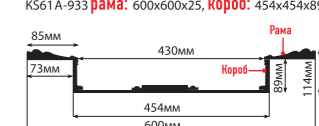

## ВСТАВКИ

D209-933 (100x100x22)

157-2-933 (100x100)

D207-933 (100x100x22)

156-2-933 (100x100)

D208-933 (120x120x22)

KS61A-933 (600x600x114)

В КОМПЛЕКТ ВХОДИТ:  
KS61A-933 рама: 600x600x25, короб: 454x454x89