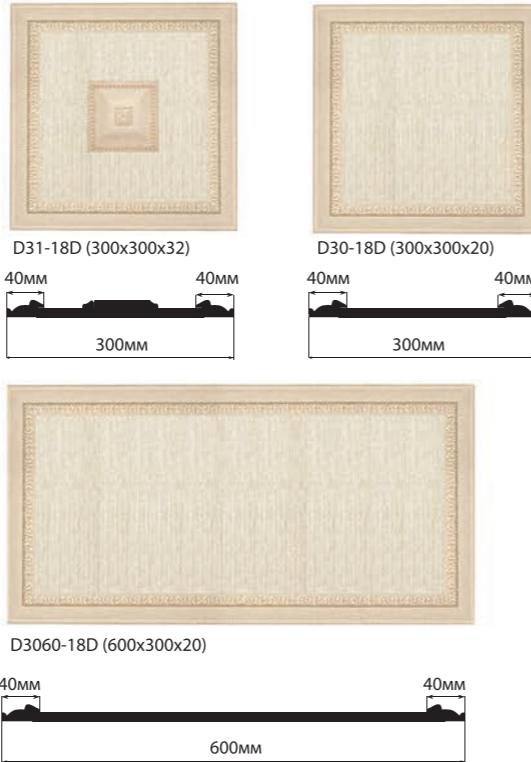

ПАННО

D202-19D (144x85x30)

D203-19D (220x113x70)

D201-19D (100x11x2400)