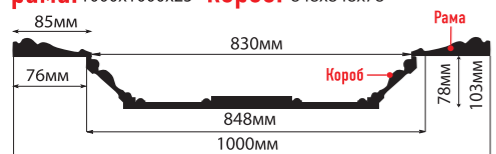

## КУПОЛ

KP100-4 (1000x1000x103)

рама: 1000x1000x25 короб: 848x848x78