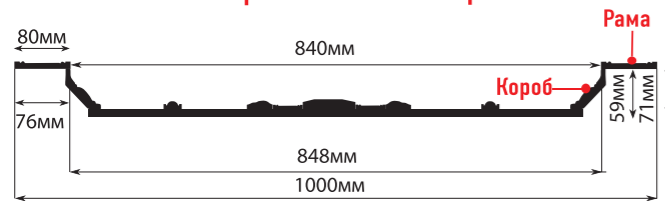

## КУПОЛ

КР100-56 (1000x1000x71) рама: 1000x1000x12 короб: 848x848x59