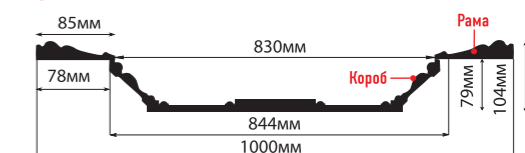

D209-40  
(100x100x22)

D207-40  
(100x100x22)

156-2-40  
(100x100)

157-2-40  
(105x105)

D208-40  
(120x120x22)

КУПОЛ

KP100-40 (1000x1000x104)

рама: 1000x1000x25 короб: 844x844x79