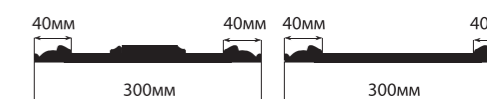

D3060-58 (600x300x20)