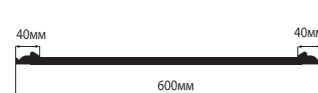

D31-553 (300x300x32)